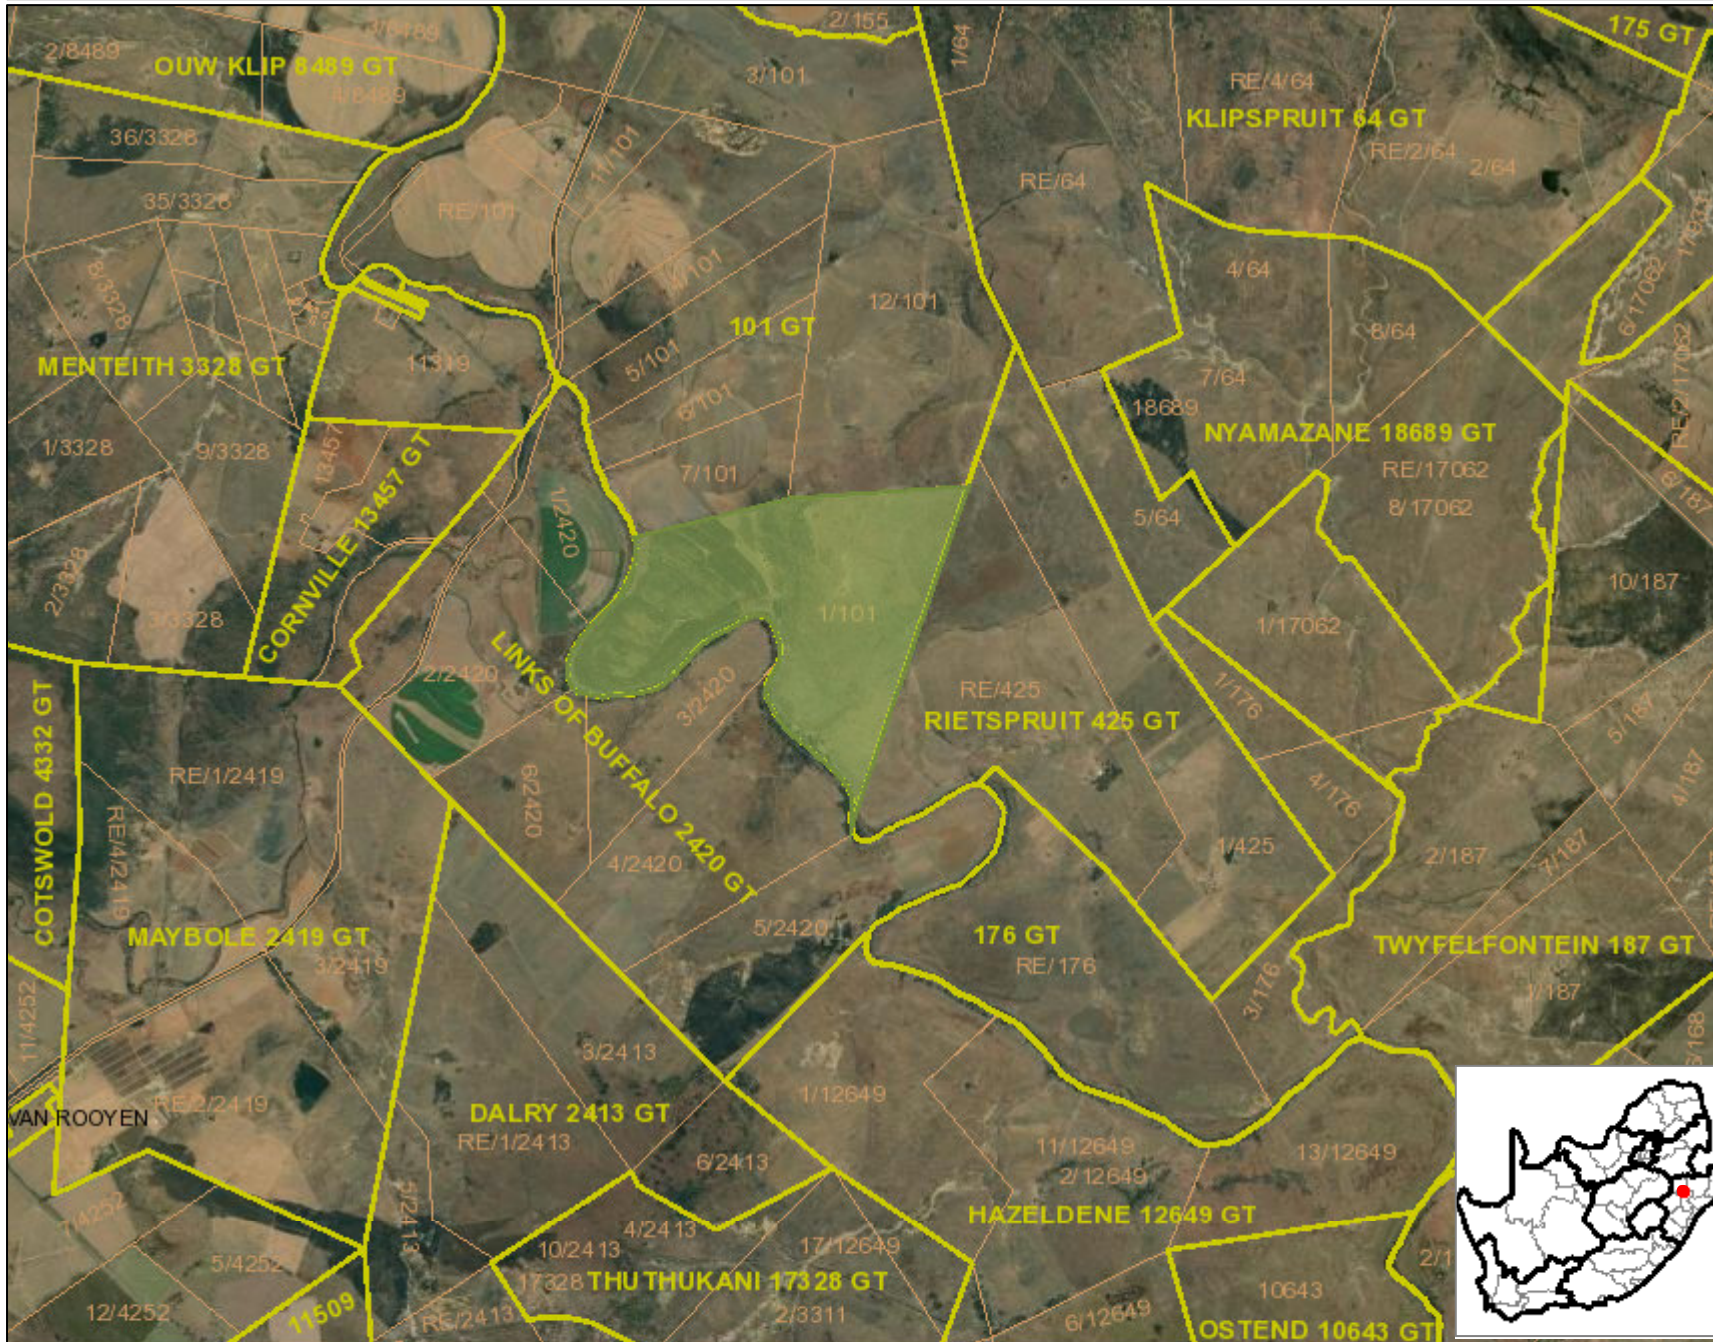

ArcGIS Web Map

Chief Surveyor General Property Search

07/06/2022, 07:54:18

Legend

- Farm Portion _Query result
- Parent Farm
- Farm Portion
- Provinces
- Allotment Township

Esri, HERE, Garmin, (c) OpenStreetMap contributors, and the GIS user community
Source: Esri, Maxar, Earthstar Geographics, and the GIS User Community

Scale 1:72 224

0 0,75 1,5 3 km