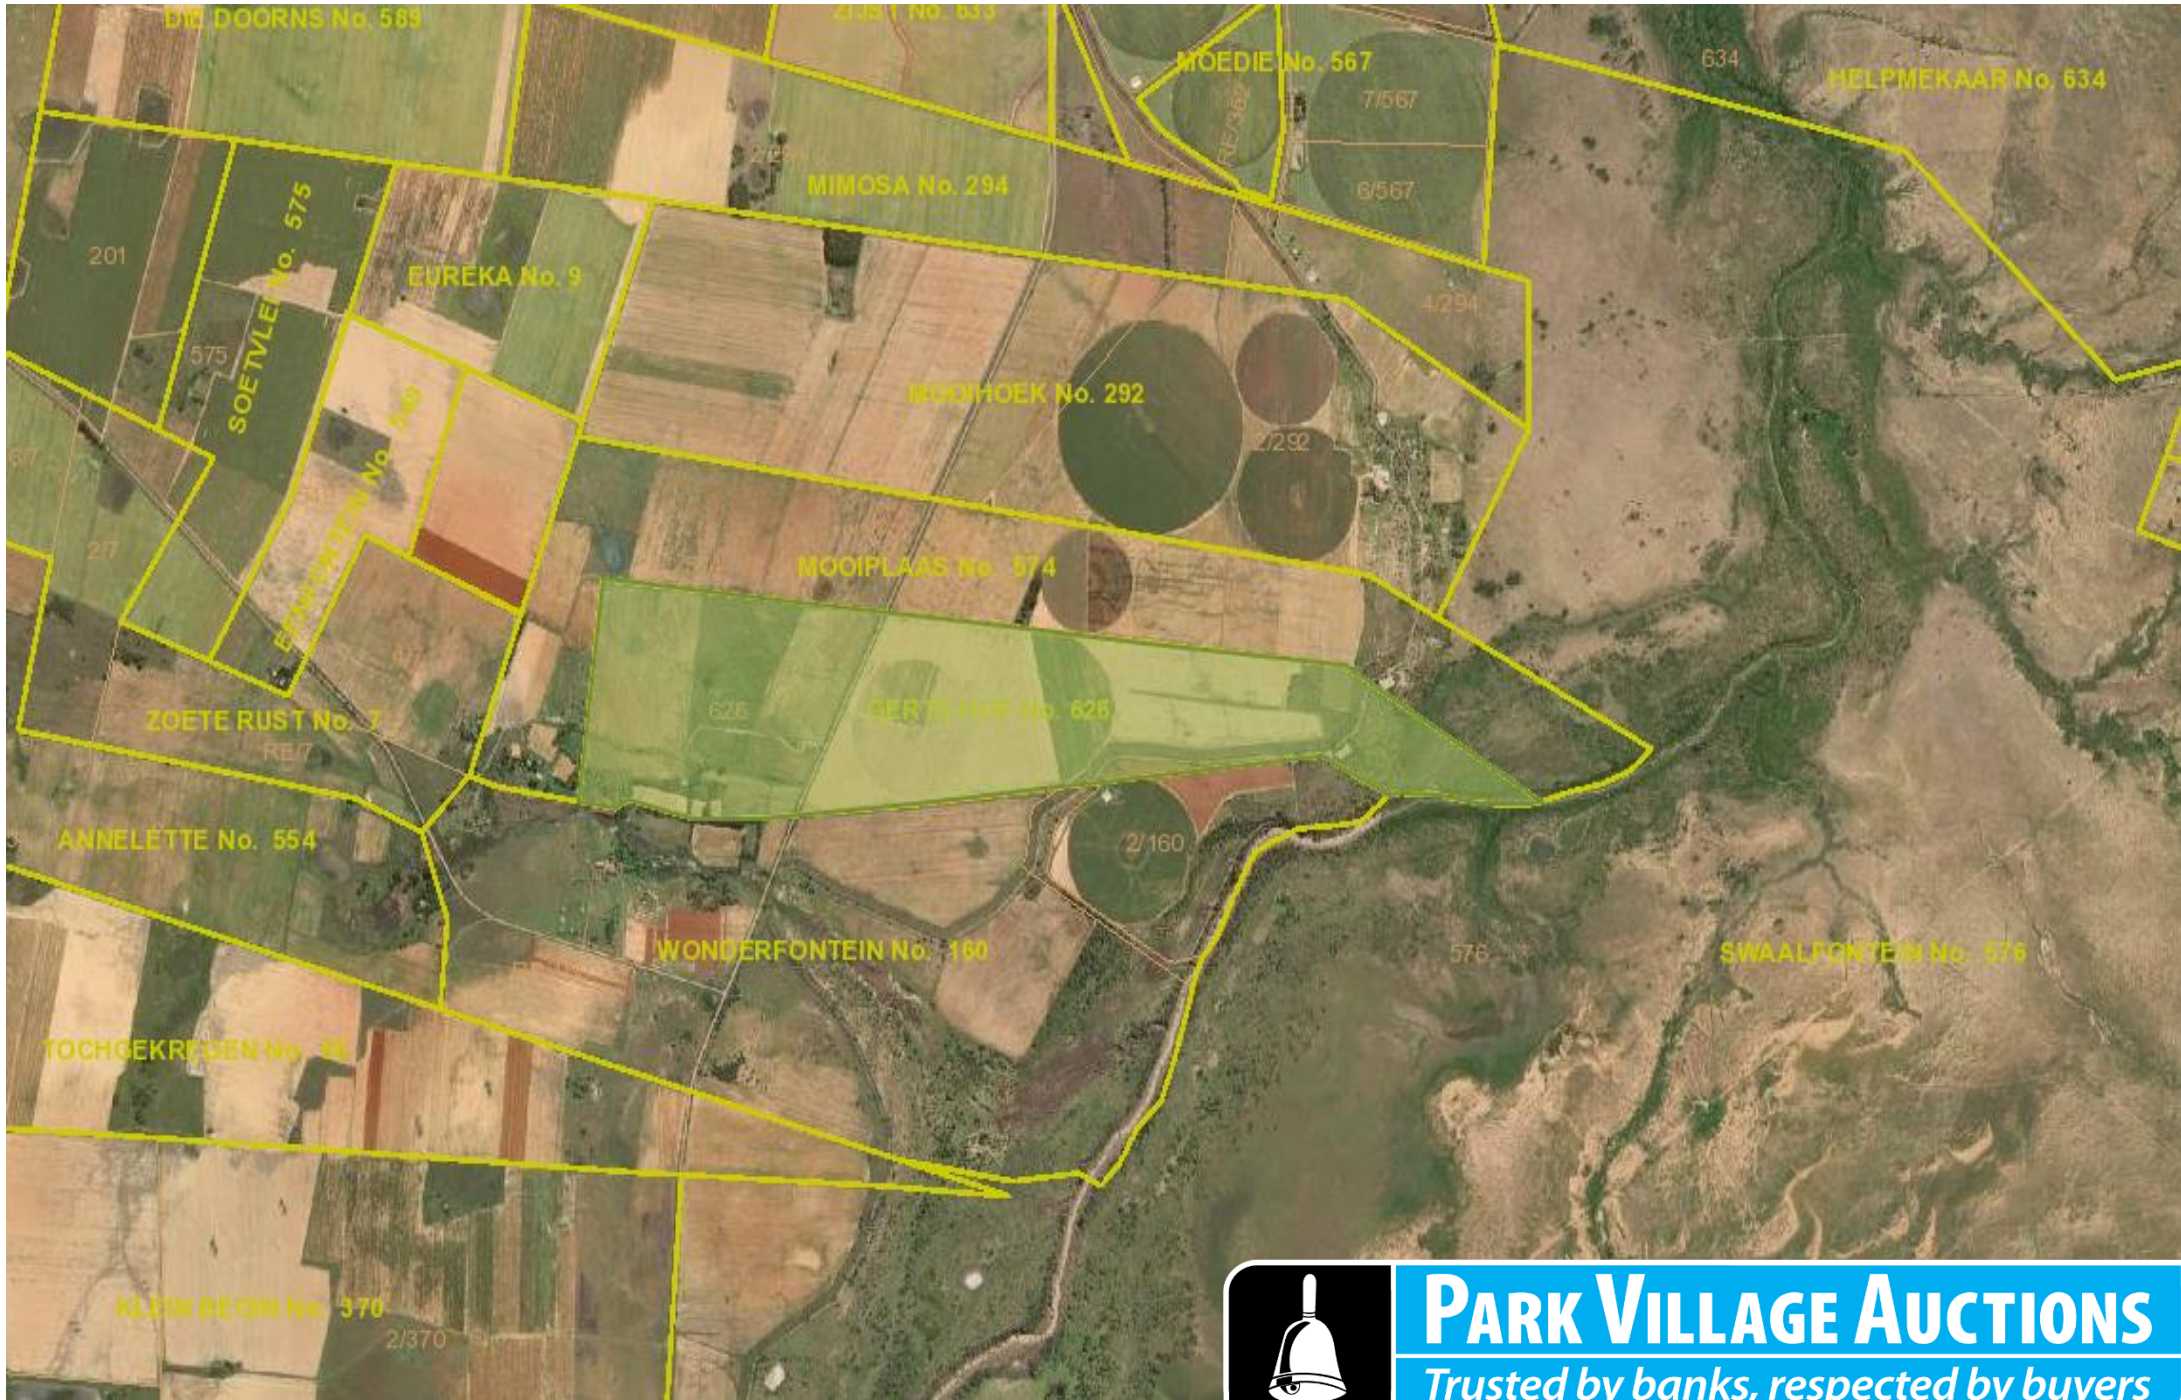

FARM GERTS HOF 626 PORTION 0

REGISTRATION DIVISION THEUNISSEN RD

REGISTERED SIZE: 243.3255HA

PARK VILLAGE AUCTIONS
Trusted by banks, respected by buyers