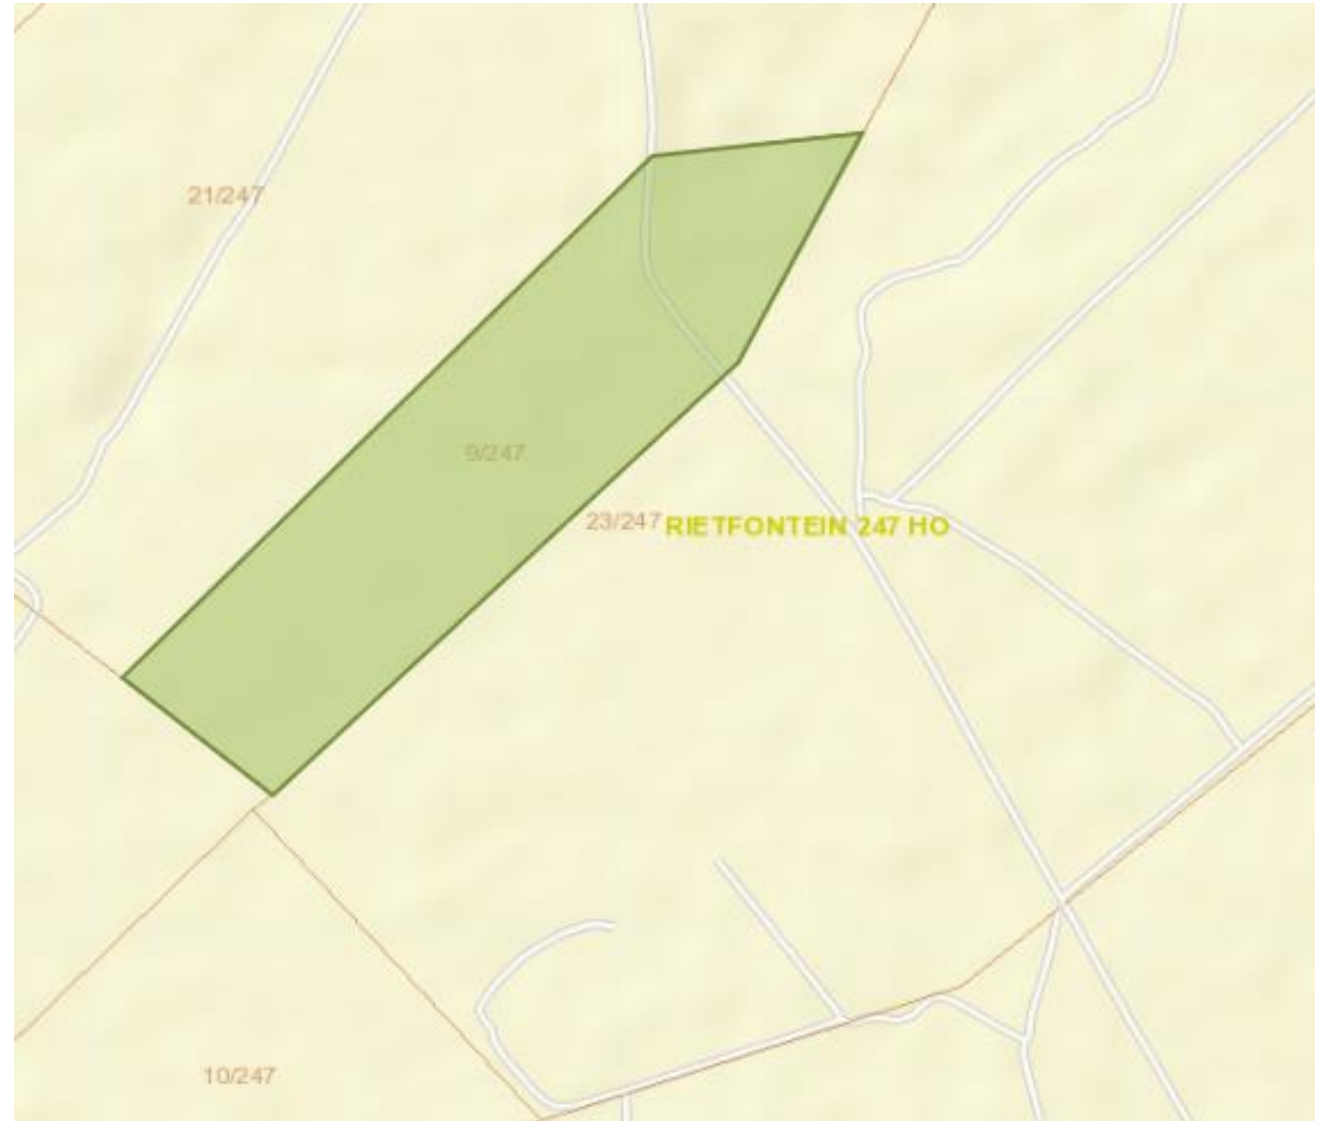

Farm Details & Improvements

- 67 Ha Natural Grazing