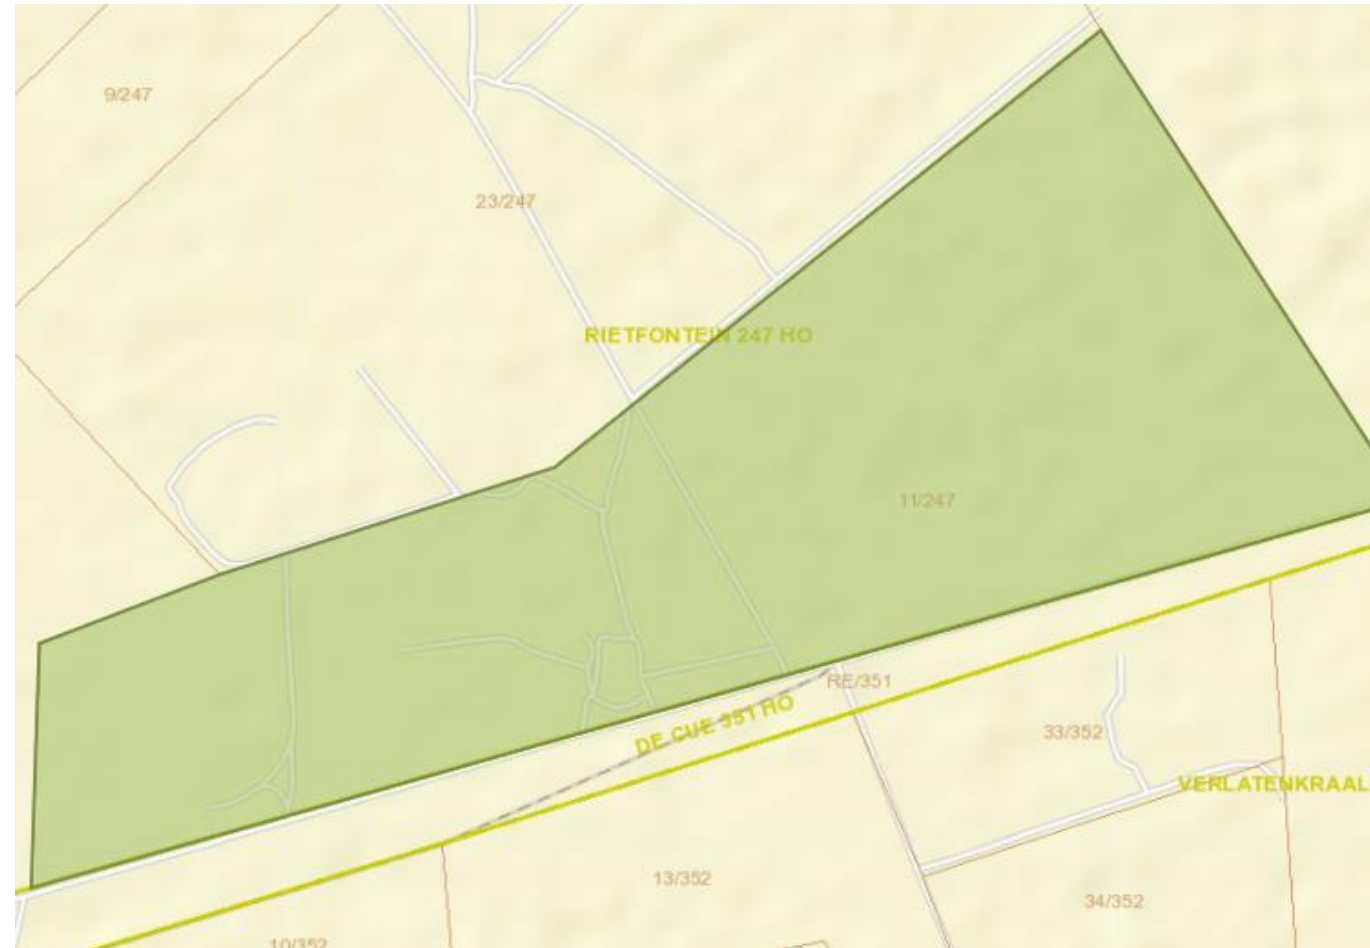

Registered Size: 299.7362 HA

Title Deed: T117008/1996

IMPROVEMENTS

- **4-Bedroom house with built in cupboards**
- **2 Bathrooms**
- **Pantry**
- **2 Garages**
- **3 Storage rooms**
- **1 x small storage room**
- **2x1 bedroom building**
- **2x1 bedroom rondawels**

- **53 Ha Arable Lands of which 13 Ha are under irrigation, 4 Ha improvements and 242 Ha Natural Grazing**

PARK VILLAGE AUCTIONS

Trusted by banks, respected by buyers

Farm Rietfontein 247 P9

Makwassie District